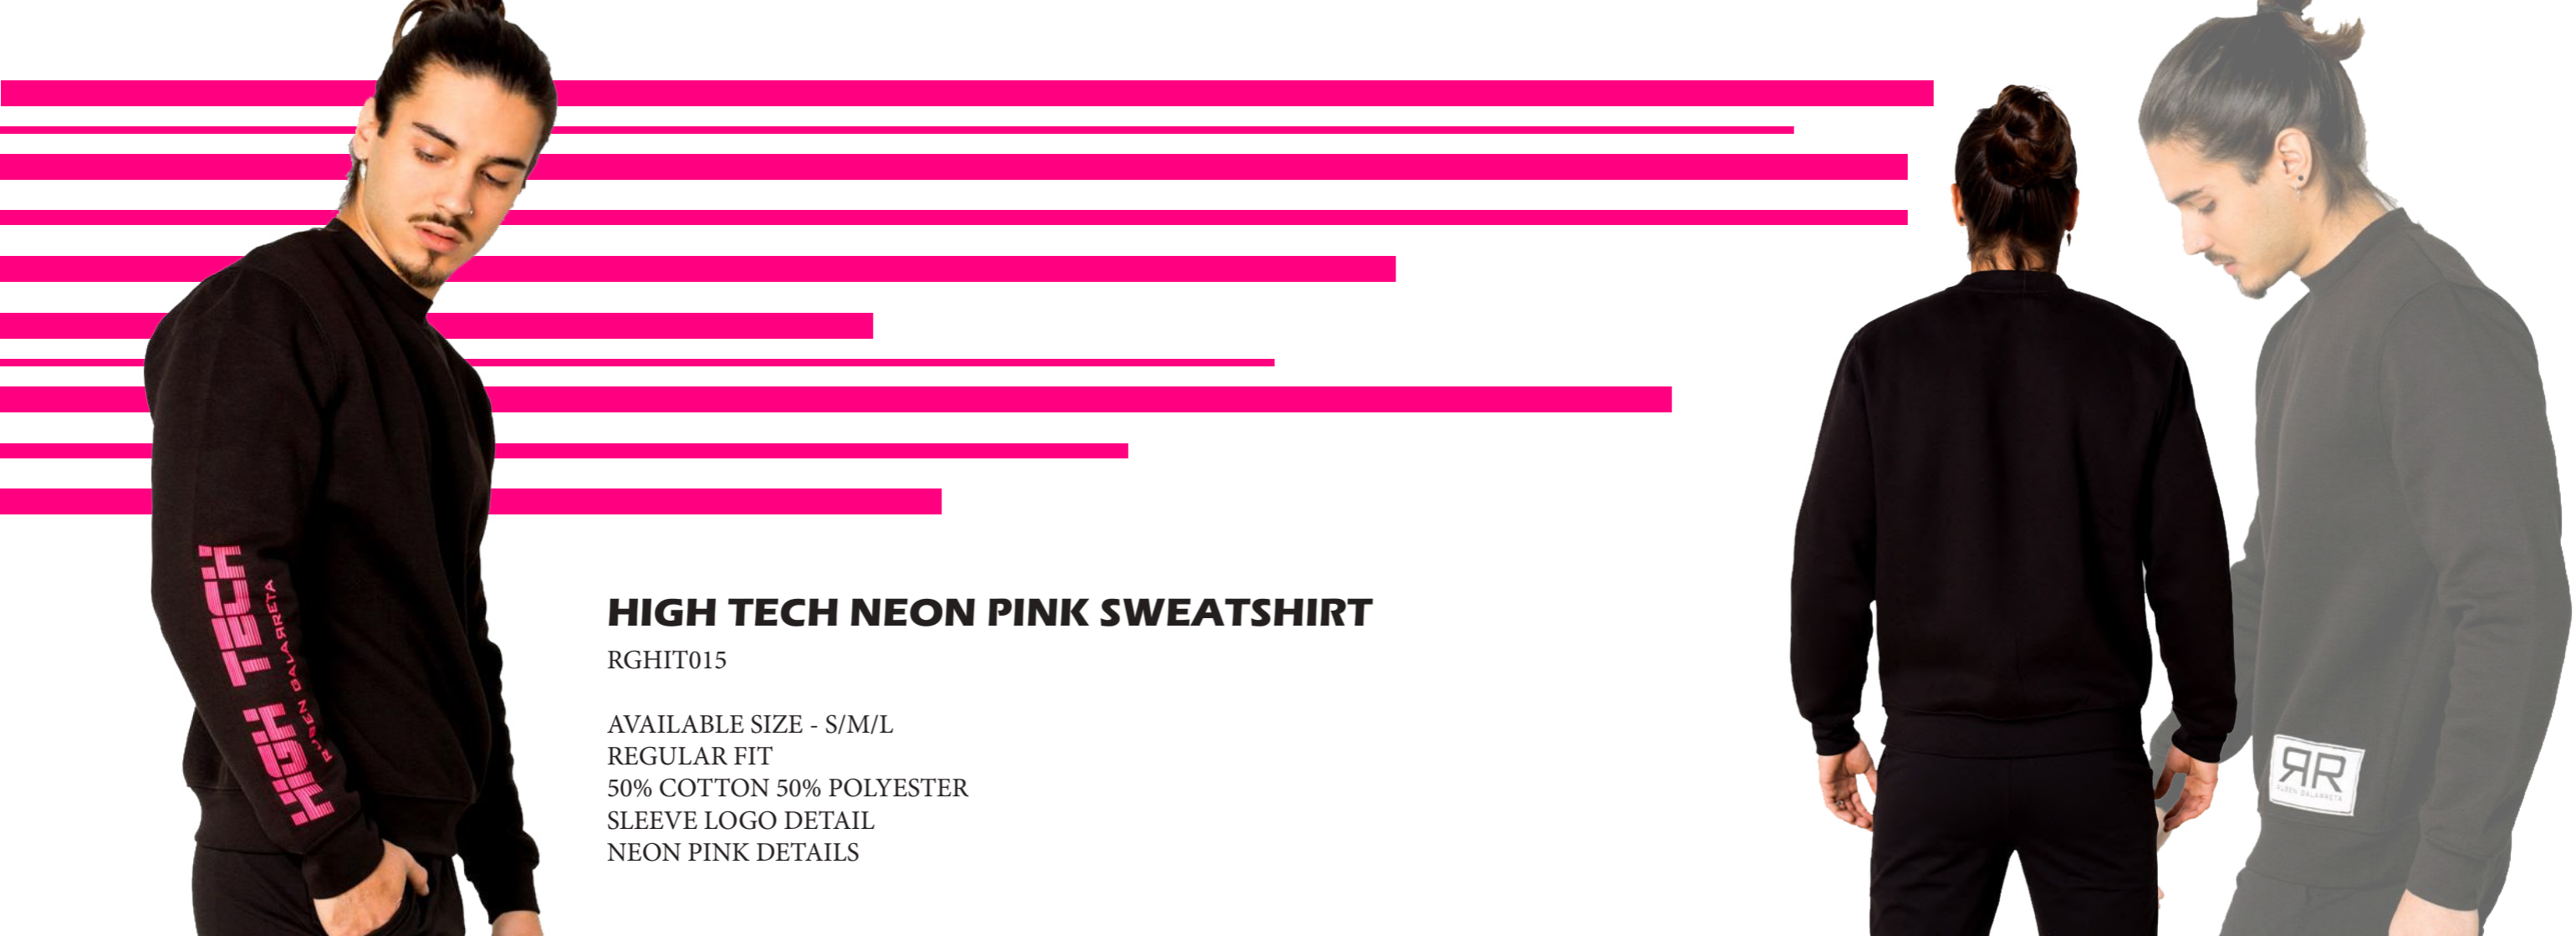

## HIGH TECH SPORT SHORTS

RGHIT013

AVAILABLE SIZE - S/M/L

SKINNY FIT

SHORT WITH TIGHTS AND OPEN SIZE

NEON PINK LOGO

LEGGINGS MADE OF STRETCHABLE TECHNICAL FABRIC