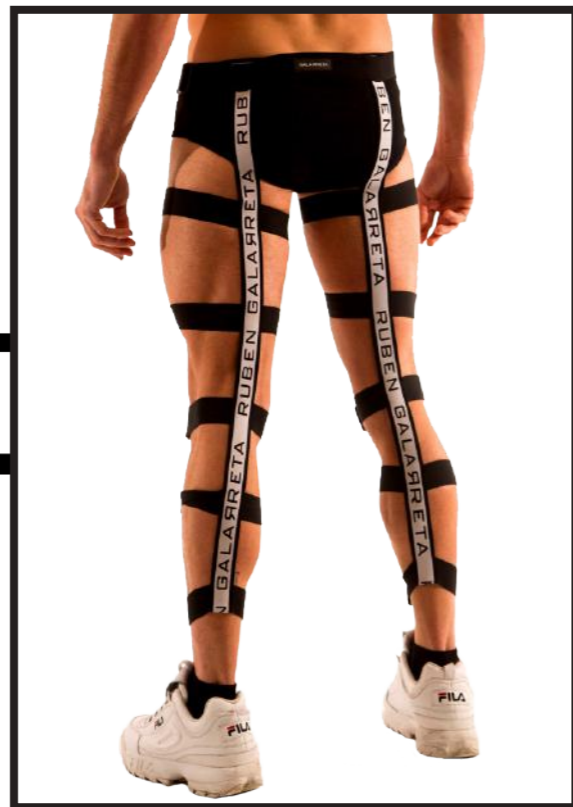

RUBEN GAL

ALEXANDER BLACK MULTI STRAP LEG HARNESS

RGAC20004

UNIVERSAL SIZE

BACK STRETCHABLE ELASTIC WITH

RUBEN GALARRETA LOGO

BLACK STRETCHABLE ELASTIC

BLACK CLASPS