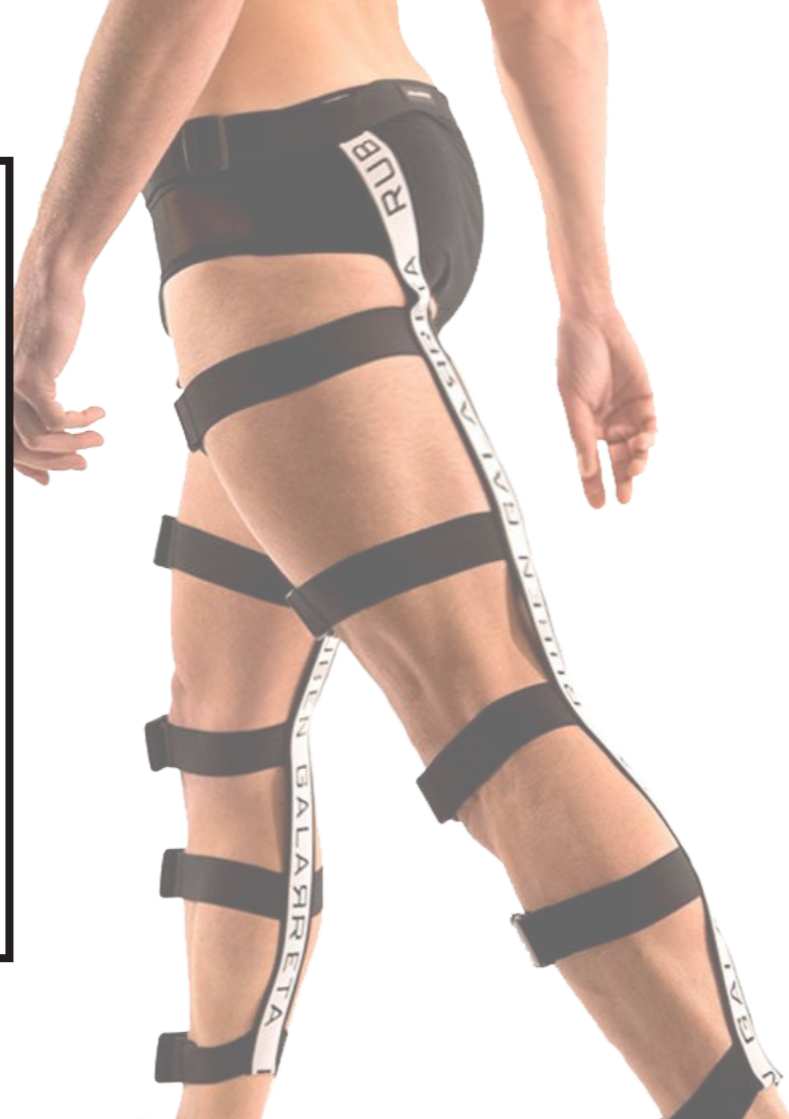

RUBEN GAL

ALEXANDER BLACK MULTI STRAP LEG HARNESS

RGAC20004

UNIVERSAL SIZE

BACK STRETCHABLE ELASTIC WITH

RUBEN GALARRETA LOGO

BLACK STRETCHABLE ELASTIC

BLACK CLASPS