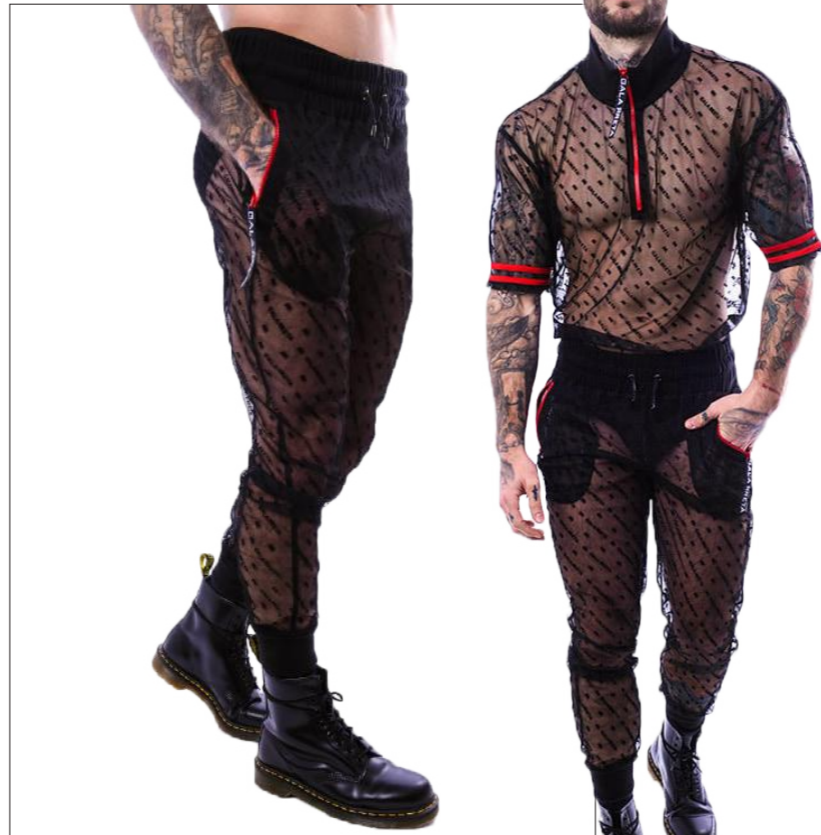

## **NOIR CROPPED HOODIE**

RGE093

AVAILABLE SIZE - S/M/L

RELAXED FIT

SOFT BLACK NET WITH VELVET TOUCH FLOCK PRINT

BLACK COTTON HOOD, SLEEVES AND BOTTOM HEM

ADJUSTABLE HOOD