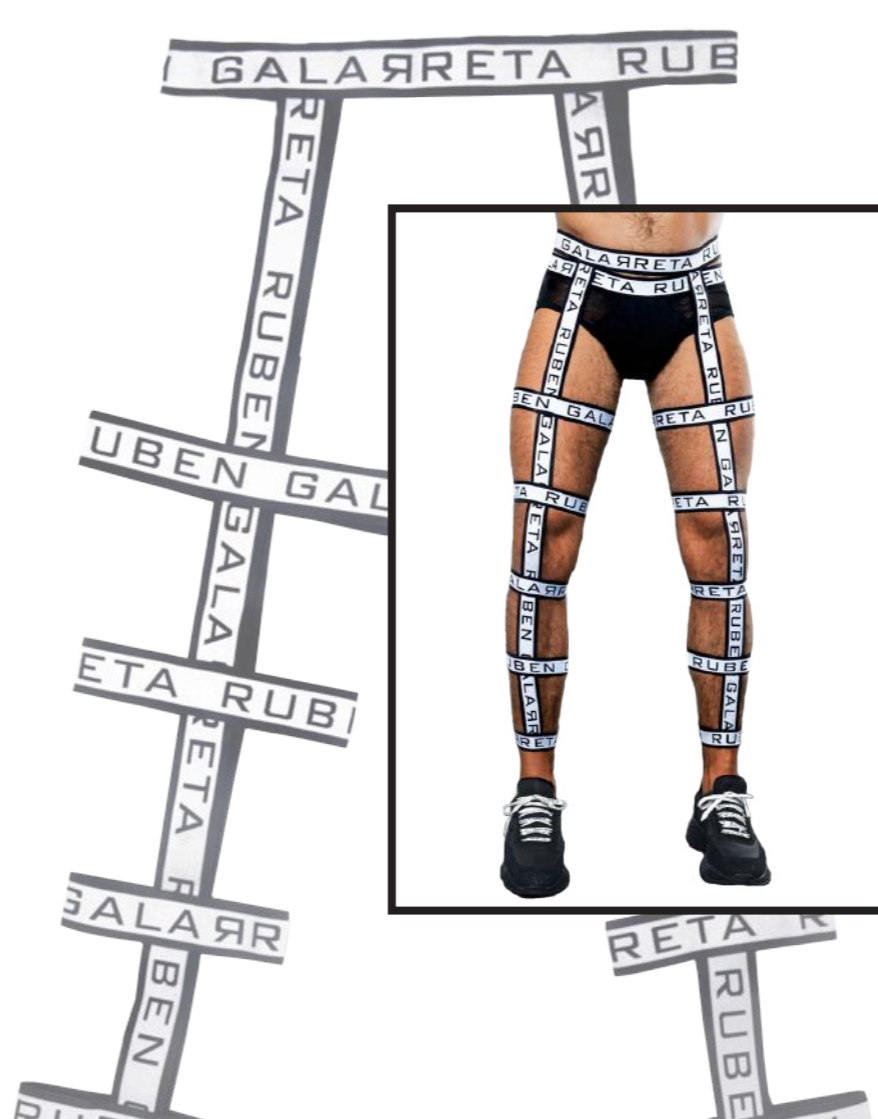

## **JULIUS BLACK LEG ONE SIDE HARNESS**

RGAC20003

UNIVERSAL SIZE  
BLACK STRETCHABLE ELASTIC  
BLACK RINGS  
SILICONE LABEL  
BLACK CLASP

## LEGGINS HARNESS

RGAC001

UNIVERSAL SIZE  
STRETCHABLE ELASTIC WITH RUBEN  
GALARRETA LOGO THAT FITS FROM  
SMALL TO LARGE

RUBEN GAL